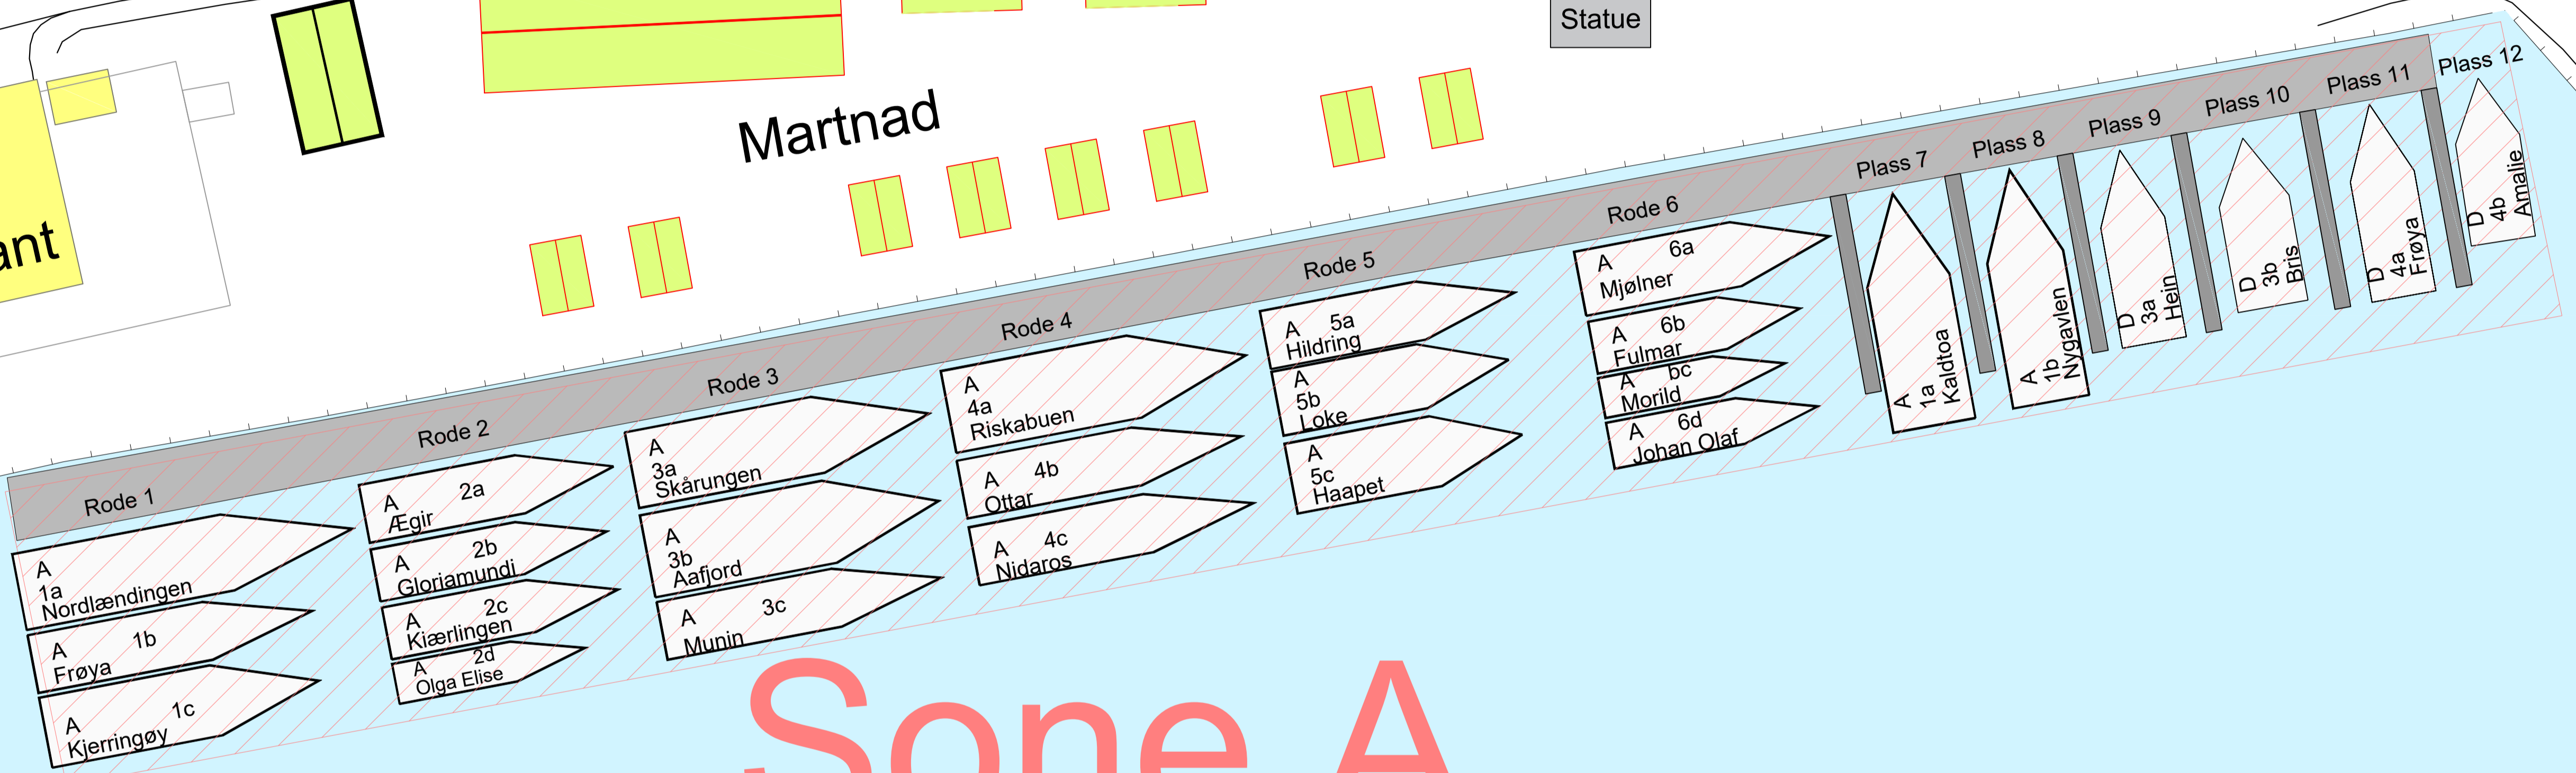

kuret
Troll restaurant

Martnad

Statue

Sone A